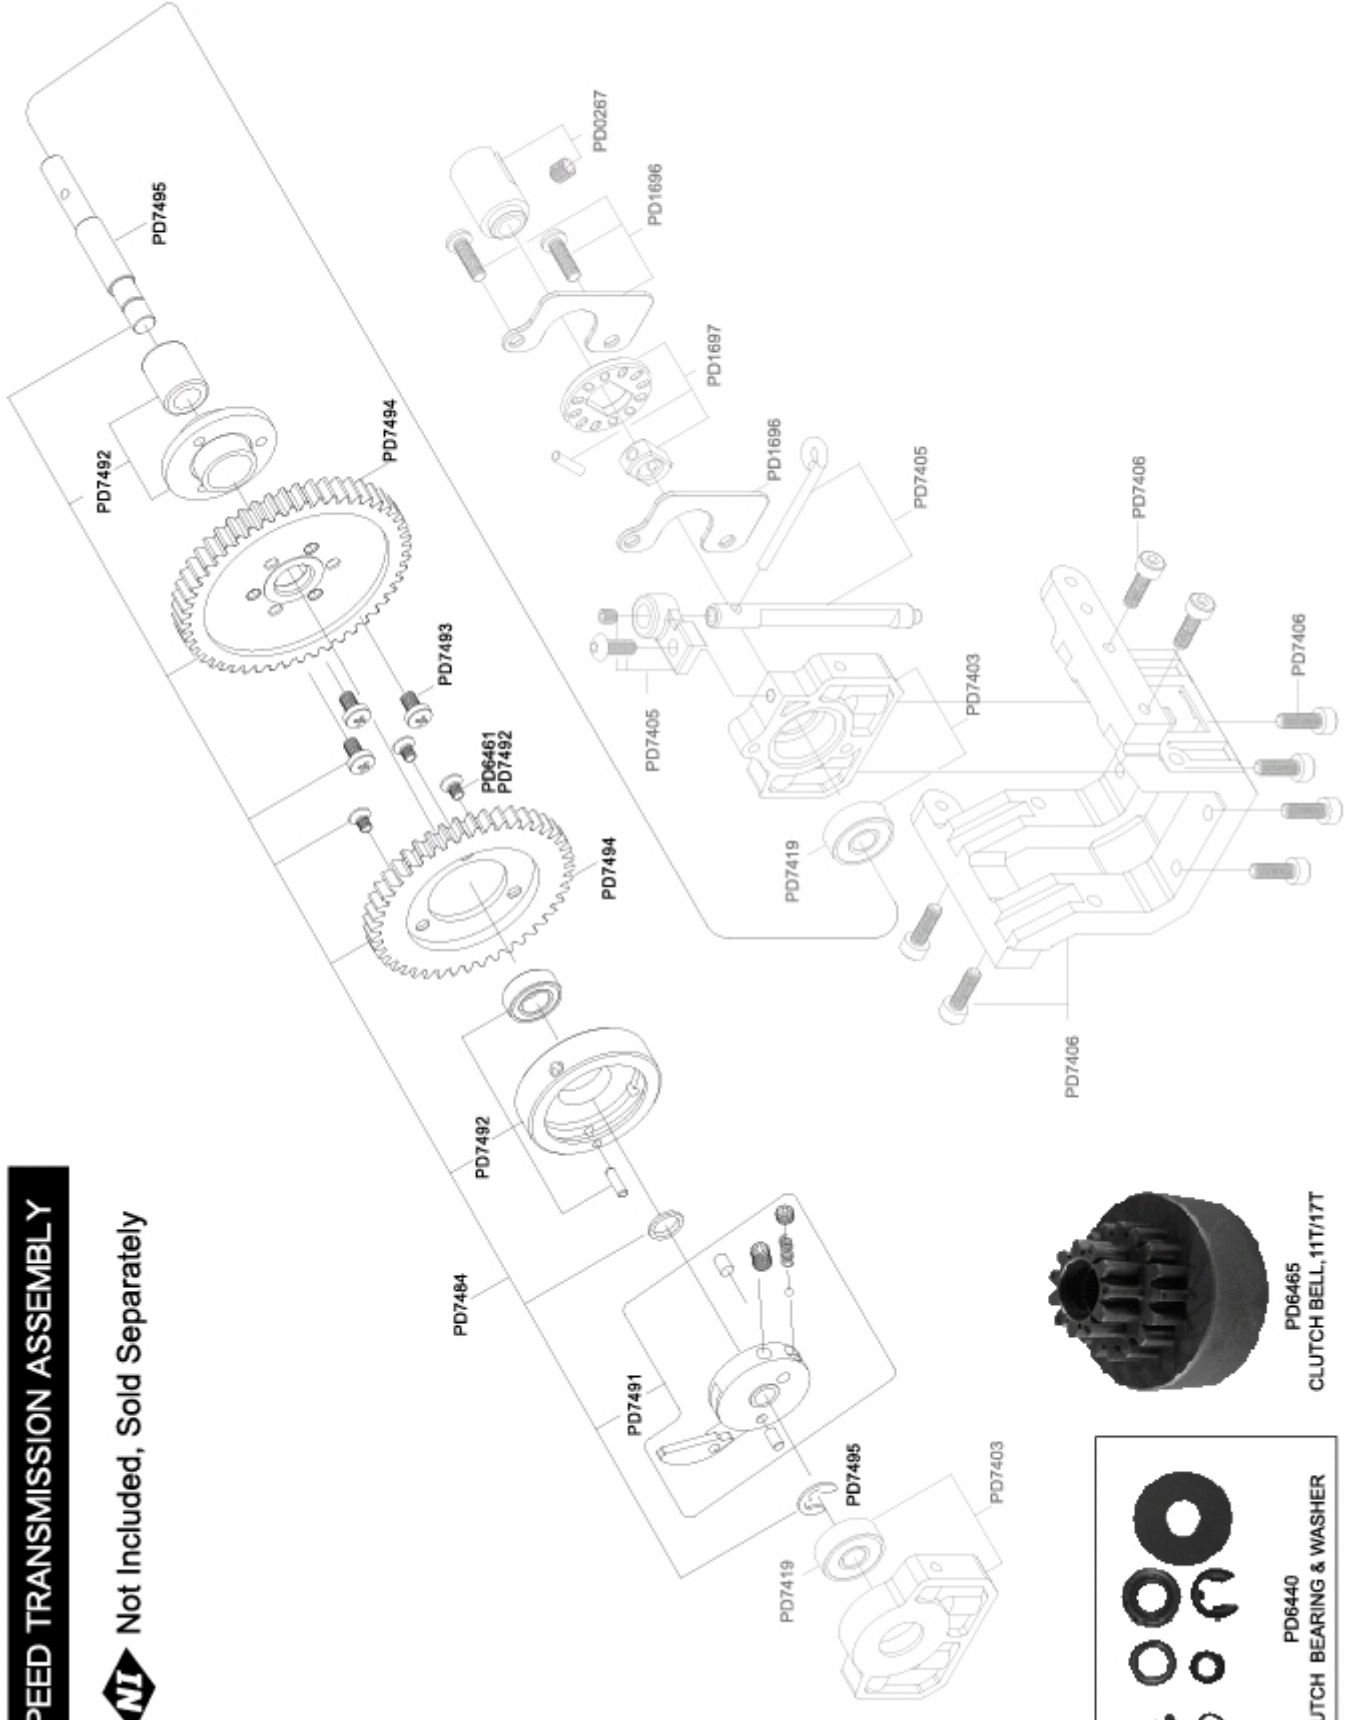

PD6440
CLUTCH BEARING & WASHER

2-SPEED TRANSMISSION ASSEMBLY

NI Not Included, Sold Separately