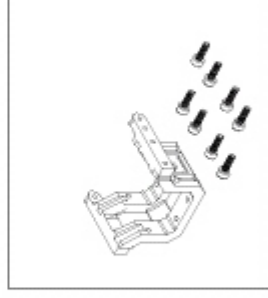

Specifications

Length	462mm
Width	228mm
Wheelbase	265mm
Height	220mm
Power Unit	PRO-12BK

Wheel diameter

Tire O.D.	83mm
Tire width	30mm
Ground clearance	20mm

TRUCK CABIN ASSEMBLY

2-SPEED TRANSMISSION ASSEMBLY

PD1947 RECEIVER BOX

PD6096 WHEEL HEX ADAPTER

PD6415 CLUTCH BELL,11T

PD6025 DIFFERENTIAL GASKET

PD6567 FLYWHEEL

PD7401 REAR DRIVESHAFT

PD7402 TRANS CASE/
BULKHEAD

PD7403 MAIN GEAR MOUNT

PD7404 GEAR SHAFT

PD7405 BRAKE CAM

PD7406 CTR TRANS CASE

PD7407 REAR OUTER WHEEL

MAN TRUCK PARTS LIST

PD7408 REAR INNER WHEEL

PD7409 FRONT WHEEL

PD7410 FRONT BUMPER HOLDER