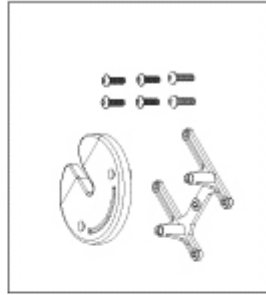

PD7428 SERVO STAY

PD7429 CENTER DRIVESHAFT

PD7430 GLOW PLUG
EXTENSIONWIRE SET

PD7431 LEAF SPRINT, RAER

PD7432 RAER CHASSIS BRACE

MAN TRUCK PARTS LIST

PD7433 RAER SPRING MOUNT SET

PD7434 RAER DAMPER MOUNT SET

PD7435 REAR FENDER(R)

PD7436 REAR FENDER(L)

PD7437 REAR CHASSIS BRACE

PD7438 RAER BUMPER MOUNT

PD7440 DECORATIOPN BUCKET

PD7442 TRACTOR TRAY

PD7443 BALANCE WEIGHT

PD7444 REAR BLINKER SET

PD7445 REAR BUMPER

PD7446 THROTTLE LINKAGE SET

PD7447 STEERING SERVO MOUNT

PD7448 ENGINE MOUNT

PD7449 ENGINE MOUNT ADJUSTING BRACKET

PD7450 EXHAUST HEADER

PD7451 CAB ROOF. STRIPE

PD7452 FRONT WINDOW