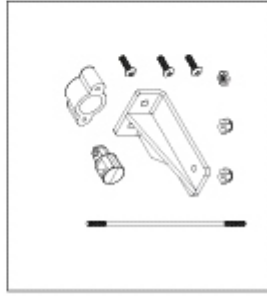

Specifications

Length	462mm
Width	228mm
Wheelbase	265mm
Height	220mm
Power Unit	PRO-12BK

Wheel diameter

Tire O.D.	83mm
Tire width	30mm
Ground clearance	20mm

TRUCK CABIN ASSEMBLY

2-SPEED TRANSMISSION ASSEMBLY

PD7453 CAB REAR. STRIPE

PD7454 CAB. DECK

PD7455 CAB FRONT GRILLE

PD7456 CAB MAIN BODY.

PD7457 BODY PIVOT COLLAR SET

PD7458 BACK MIRROR SET

MAN TRUCK PARTS LIST

PD7459 CAB PLATE SET