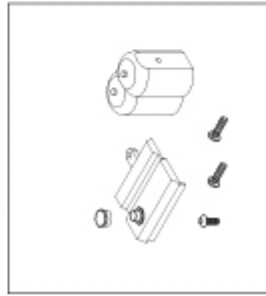

PD7433 RAER SPRING MOUNT SET

PD7434 RAER DAMPER MOUNT SET

PD7442 TRACTOR TRAY

PD7440 DECORATIOPN BUCKET