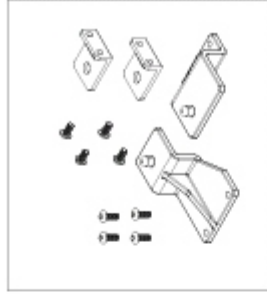

PD7463 BODY BUMPER, STRIPE

PD7464 BODY FIXING SET