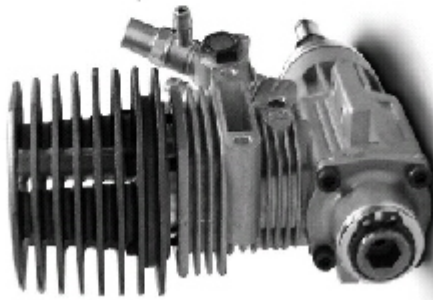

ACCESSORIES

Easy Starter

9459 Pro-12BK

Item No.	Charger SPEC.
2427	90-120V (2P)
2428	220-230V (2P)
2429	220-230V (3P)

Applicable Engine :
Perfect mate for starting the engine below .28 cu/in (Below 4.6cc)

Applicable Back plate :
Thunder tiger BK/BD starter plate

Pro-12/15/18 Series

Pro-21/28BD Series