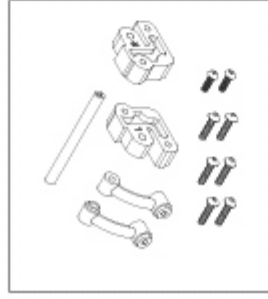

Specifications

Length	462mm
Width	228mm
Wheelbase	265mm
Height	220mm
Power Unit	PRO-12BK

Wheel diameter

Tire O.D.	83mm
Tire width	30mm
Ground clearance	20mm

TRUCK CABIN ASSEMBLY

2-SPEED TRANSMISSION ASSEMBLY

PD7404 GEAR SHAFT

PD7405 BRAKE CAM

PD7406 CTR TRANS CASE

PD7407 REAR OUTER WHEEL

MAN TRUCK PARTS LIST

PD7408 REAR INNER WHEEL

PD7409 FRONT WHEEL

PD7410 FRONT BUMPER HOLDER