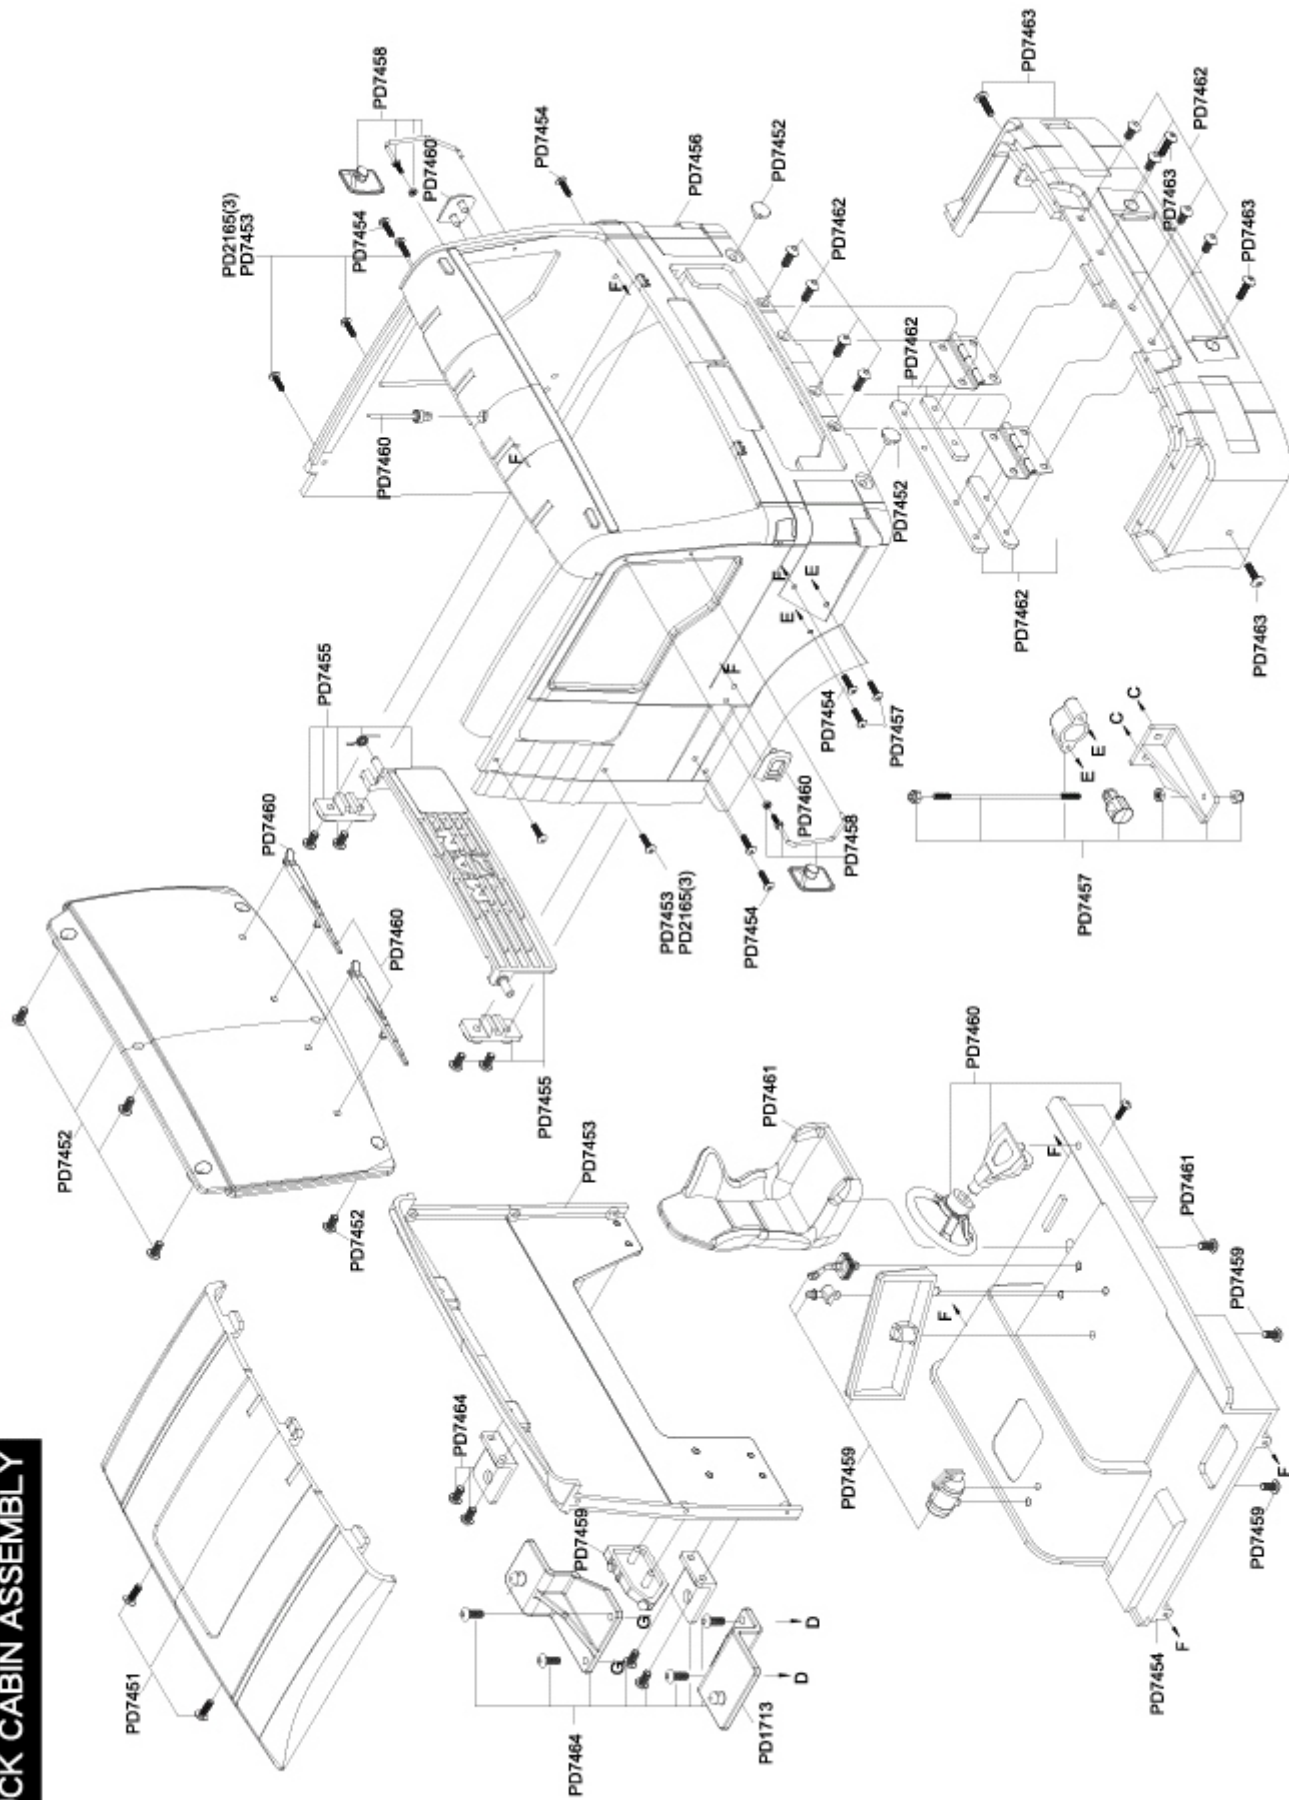

Specifications

Length	462mm
Width	228mm
Wheelbase	265mm
Height	220mm
Power Unit	PRO-12BK

Wheel diameter

Tire O.D.	83mm
Tire width	30mm
Ground clearance	20mm

TRUCK CABIN ASSEMBLY

2-SPEED TRANSMISSION ASSEMBLY