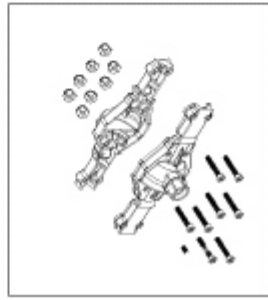

Specifications

Length	462mm
Width	228mm
Wheelbase	265mm
Height	220mm
Power Unit	PRO-12BK

Wheel diameter

Tire O.D.	83mm
Tire width	30mm
Ground clearance	20mm

TRUCK CABIN ASSEMBLY

2-SPEED TRANSMISSION ASSEMBLY

PD1947 RECEIVER BOX

PD6096 WHEEL HEX ADAPTER

PD6415 CLUTCH BELL,11T

PD6025 DIFFERENTIAL GASKET

PD6567 FLYWHEEL

PD7401 REAR DRIVESHAFT

PD7402 TRANS CASE/
BULKHEAD

PD7403 MAIN GEAR MOUNT

PD7404 GEAR SHAFT

PD7405 BRAKE CAM

PD7406 CTR TRANS CASE

PD7407 REAR OUTER WHEEL

MAN TRUCK PARTS LIST

PD7408 REAR INNER WHEEL

PD7409 FRONT WHEEL

PD7410 FRONT BUMPER HOLDER